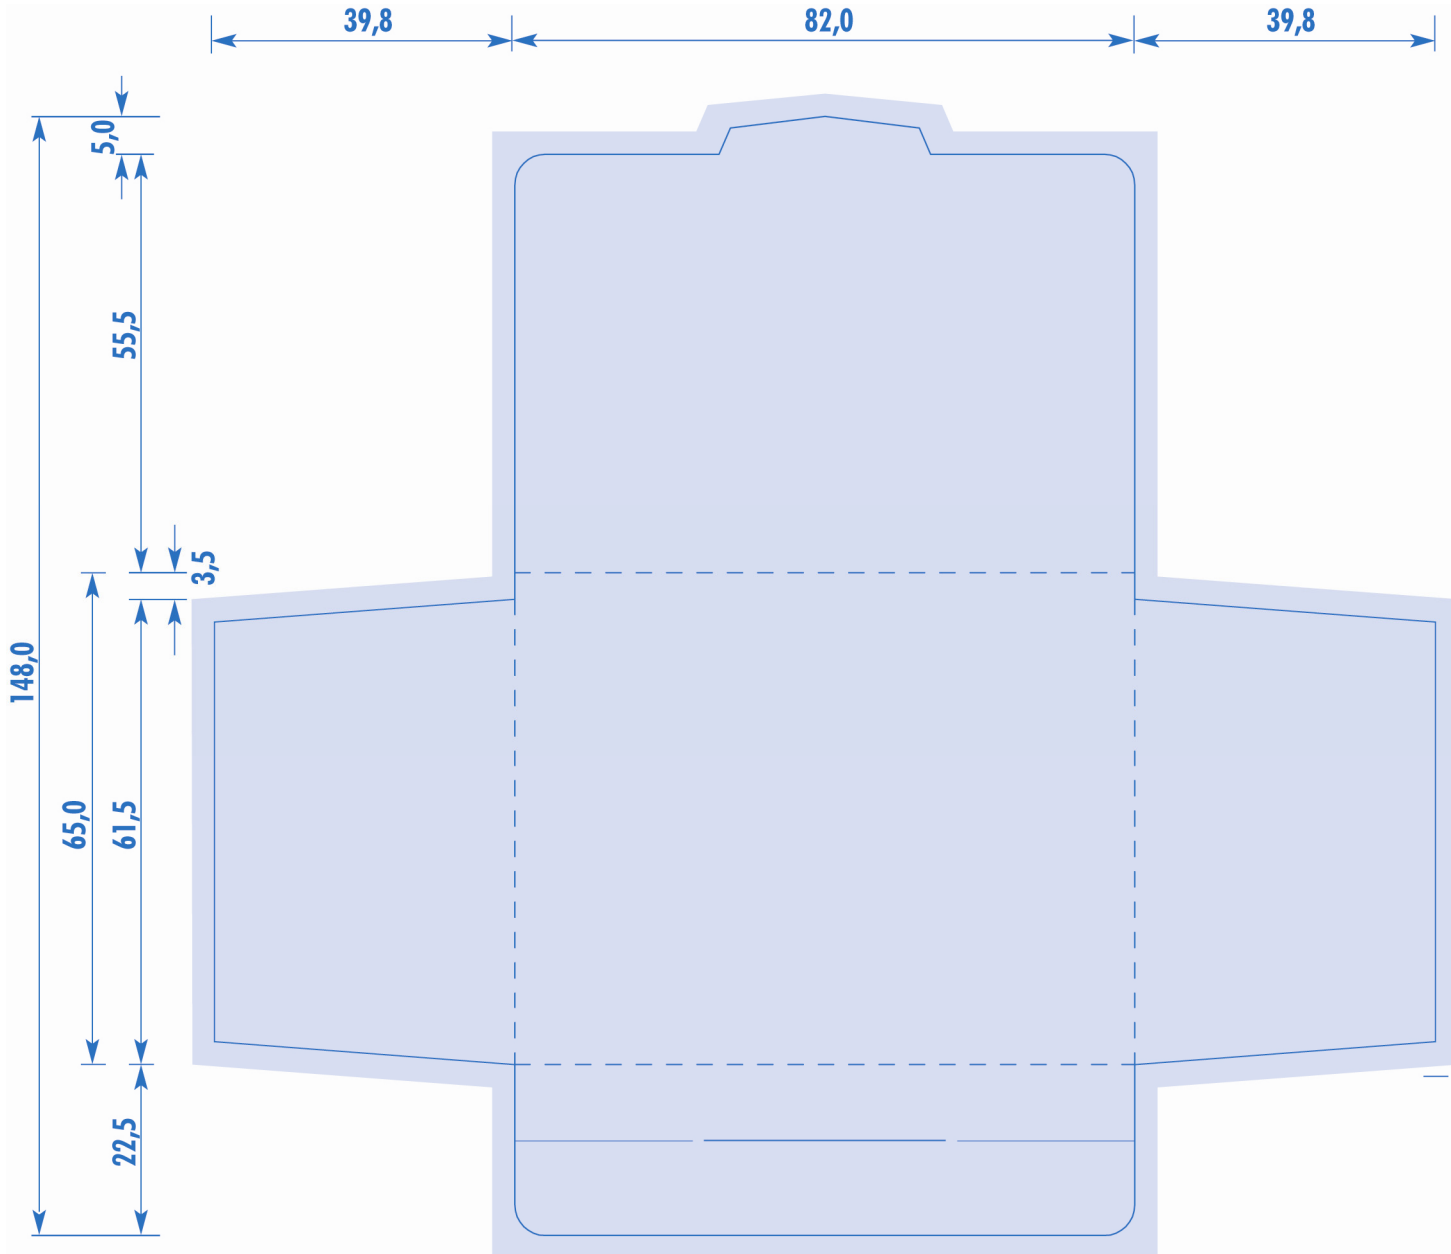

Template / Measure

Model: **Sewing Kit**

**EUROPE MATCH**  
passion for fire

Printing area with 3 mm overlap.  
Please do not create white spaces  
for glue and striking area