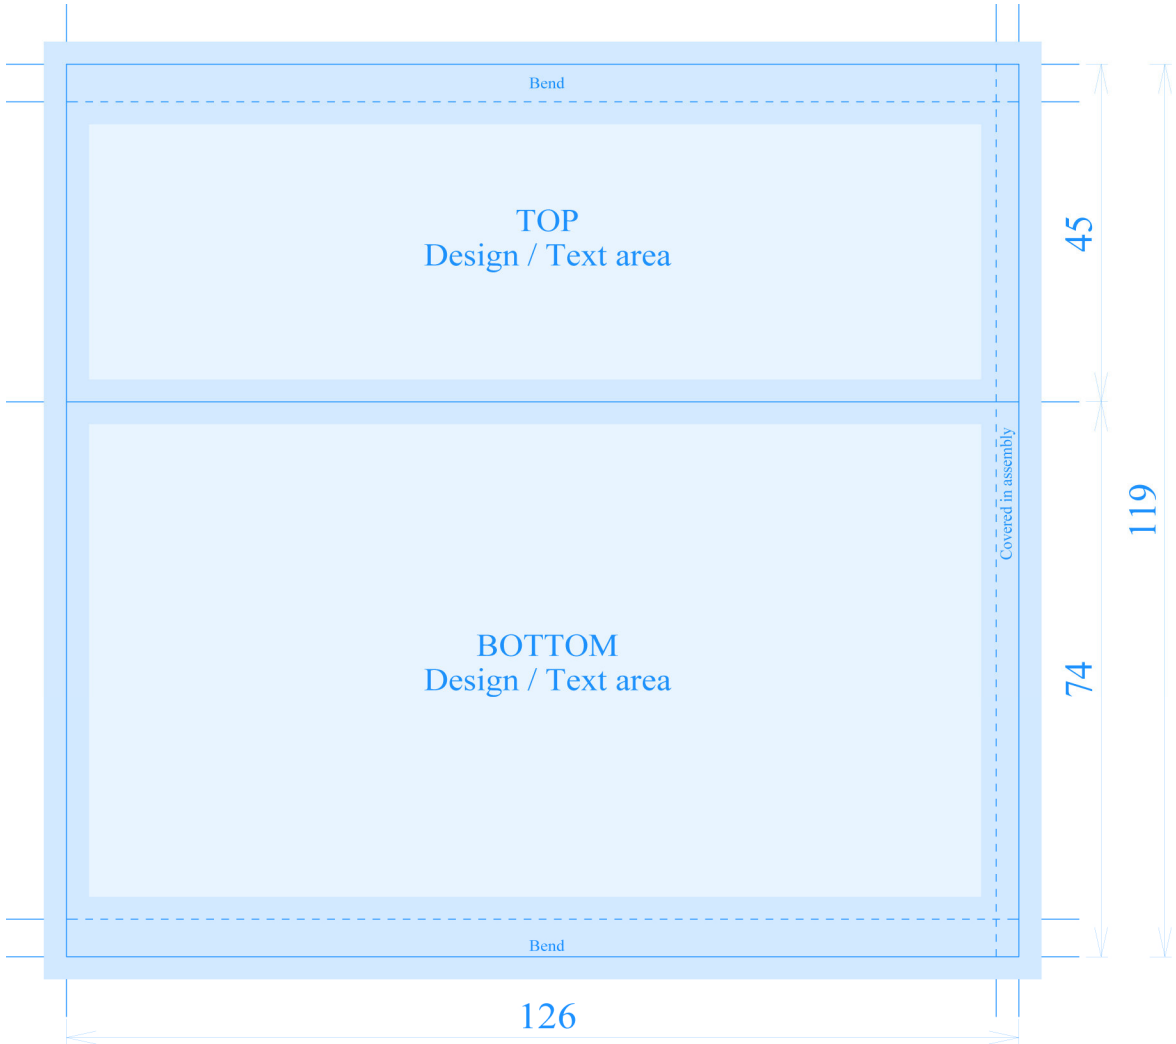

Template / Measure

Model: **Drum M**

EUROPE MATCH
passion for fire

Printing area with 3 mm overlap.
Please do not create white spaces
for glue and striking area