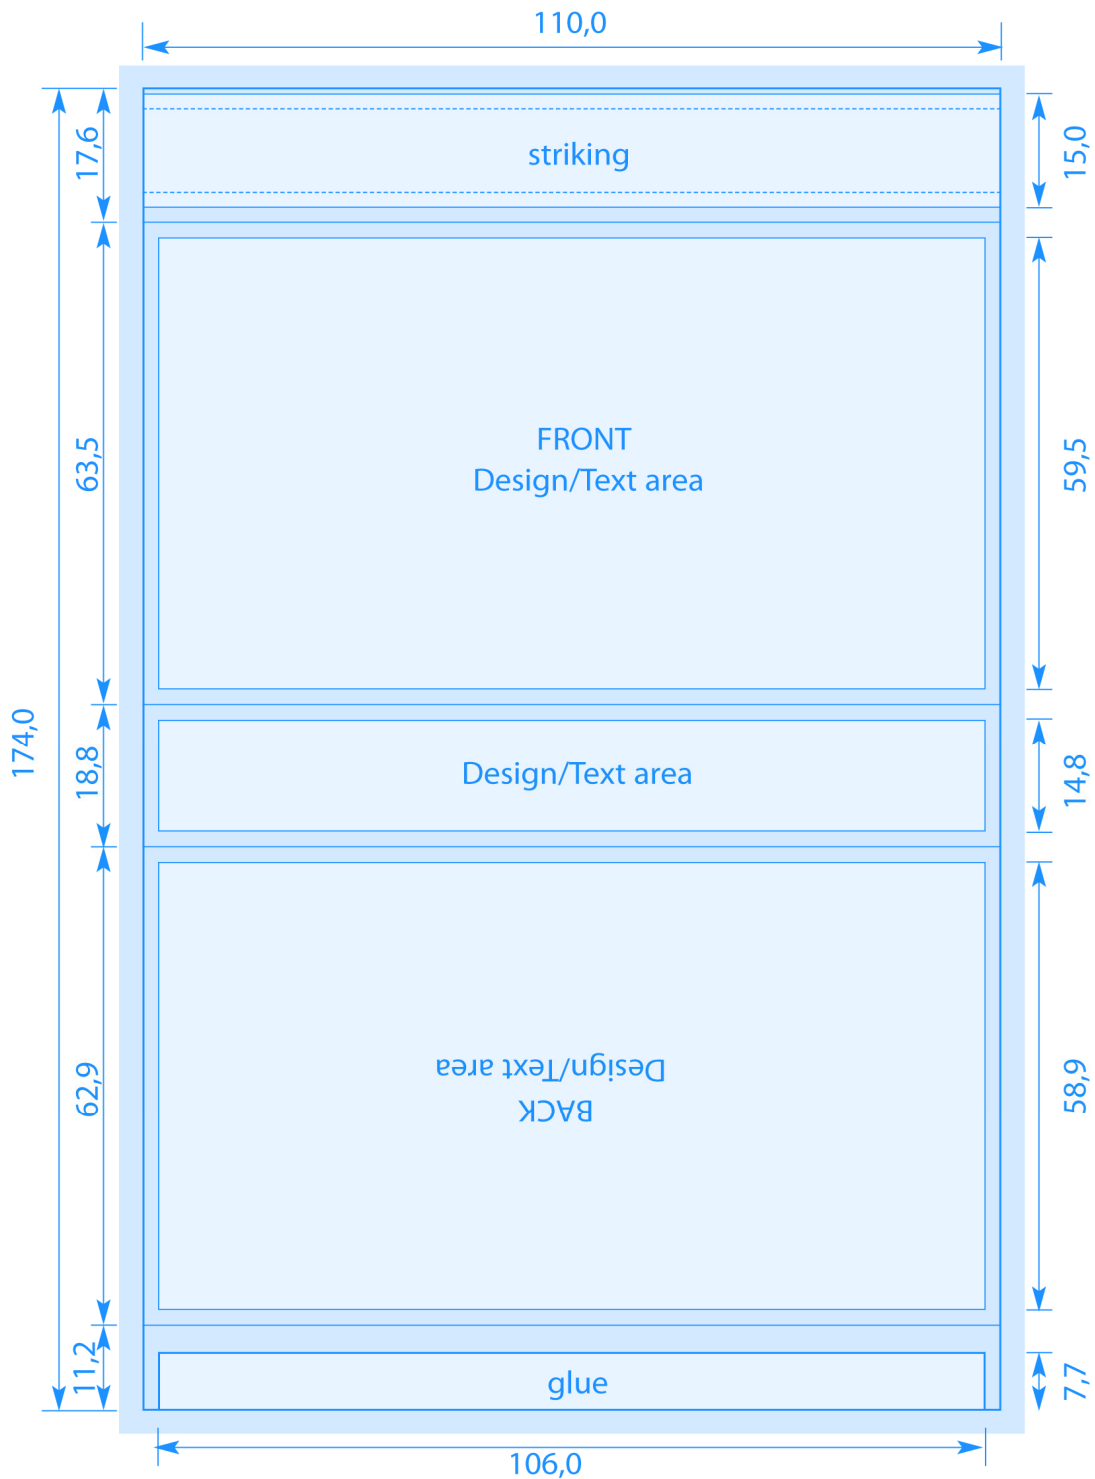

Template / Measure

Model: 22B outerbox

EUROPE MATCH
passion for fire

 Printing area with 3 mm overlap.
Please do not create white spaces
for glue and striking area

 Design / Text areas
(white areas = sufficient margin
for cutting and creasing)